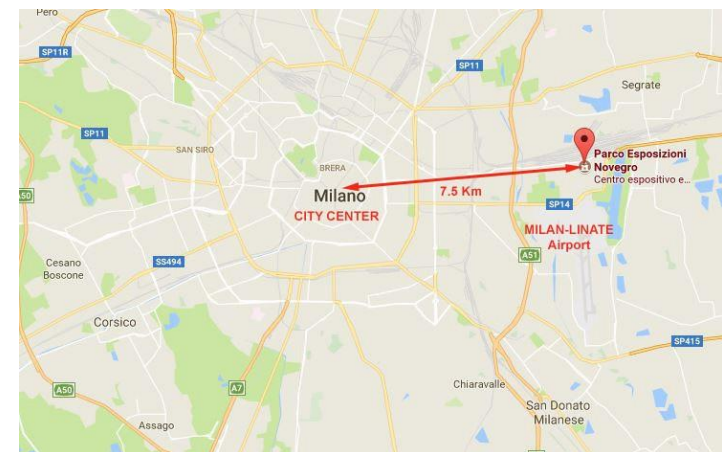

Dear IPMS Member,

IPMS Italy in 2018 will be hosting a Golden Jubilee Scale Model Show, going to be held on 28-30 September 2018 at Novogro Exhibition Ground, near Milan-Linate Airport, Italy.

The Competition and Model Show is held within a major Scale Model Exhibition and Trade Fair, one of the most important in Italy, so we really do hope that many IPMS members from all over the world will like to join us next year, celebrating together the 50th Anniversary of IPMS Italy.

The area is easily accessible near Milan and it's offering convenient hotel accommodation.

Competition classes are covering any types of modelling branch: Aircraft, Military Vehicles, Civil Vehicles, Figures, Ships, Sci-Fi, Fantasy and Dioramas.

Should you be interested to attend the event, please feel free to contact us in advance, asking for a competition entry form. We would appreciate it and will do our best to help you arranging your visit.

It is possible to pre-register for the competition by downloading the registration form on the website www.ipmsitalia.it and sending them completed at national50th@ipmsitalia.it

Online registration will end on day 26/09/2018

Thanking you in advance for your attention.

David Magarelli President

- IPMS Italy

Contacts: phone +39 339 856 3268

email: segreteria@ipmsitalia.it

pr.estero@ipmsitalia.it